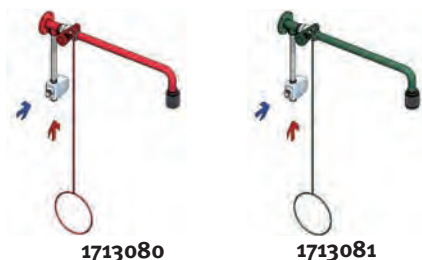

• Material: brass, chemical resistant powder coated

• Shower head: FSP-Tech – high-performance shower head

• Flow rate: at least 60 litre / minute at 1 bar dynamic water pressure

Комфорт линия, аварийные души, настенные, с наружным трубопроводом, с краном-смесителем
ComfortLine body safety shower, wall mounted, exposed pipework, with thermostatic mixing valve